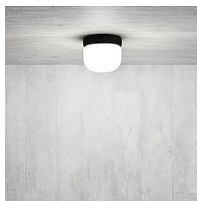

Family	Delux
Typology	Ceiling
Utilisation	Indoor

Dimensions

Height	13 cm
Diameter	16 cm
Weight	1.3 Kg

Materials

Diffuser	glass	Base	aluminiumbrass

Voltage	230V	Watt	10 W
Dimming	No dimmable	Lumen	900 lm
		CRI	>80
		Duration	30000 h
		CCT	3000 K
		Energy class	F

Certifications

Colour variant code

2900/J/NE