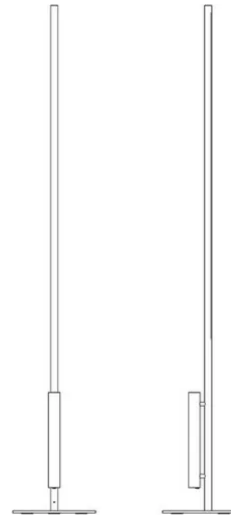

Colibrì

Emiliana Martinelli

colors

Typology Floor
Utilisation Indoor

230V 13 W 2140 lm

direct light

indirect light

Standing lamp direct/indirect light. Painted tubular aluminium structure. LED light source integrated. Electronic driver on the body lamp.

Family	Colibri
Typology	Floor
Utilisation	Indoor

Dimensions

Height	176 cm
Larghezza	31 cm
Profondità	31 cm
Diameter	2,5 cm
Power supply cable length	50+200 cm
Weight	5 Kg

Materials

Structure	aluminium	Diffuser	methacrylate 040
Base	iron		