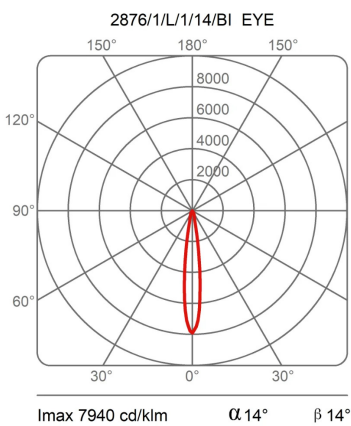

# Eye

Narrow beam

Emiliana Martinelli

colors

Typology      Ceiling  
Utilisation    Indoor

11 W 2225 lm

direct light

Ceiling lamp with direct/swivel light. Painted aluminium structure. LED light source integrated. Complete of electronic driver.

Family Eye  
 Typology Ceiling  
 Utilisation Indoor

**Dimensions**

Height 11 cm  
 Diameter 16 cm  
 Power supply cable length 0 cm  
 Weight 1 Kg

**Materials**

Structure aluminium

Power unit	Included	Watt	11 W
Mounting Power Supply	Indoor	Lumen	2225 lm
Power supply	Electronic power supply	CRI	>90
		CCT	3000 K
		Energy class	E

**Certifications**

**Photometric curves**

h (m)	Ø	Em (lux)
h1	0.2/0.2	11134
h2	0.5/0.5	2784
h3	0.7/0.7	1237
h4	1.0/1.0	696
h5	1.2/1.2	445

Colour variant code

2876/1/L/1/24/BI

White

2876/1/L/1/24/NE

Black