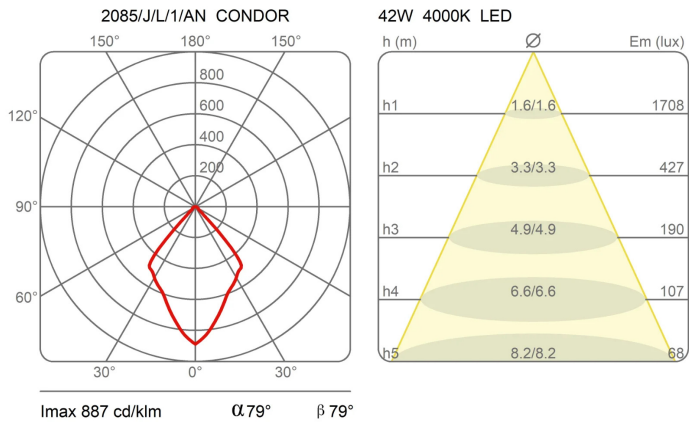

Photometric curves

Colour variant code