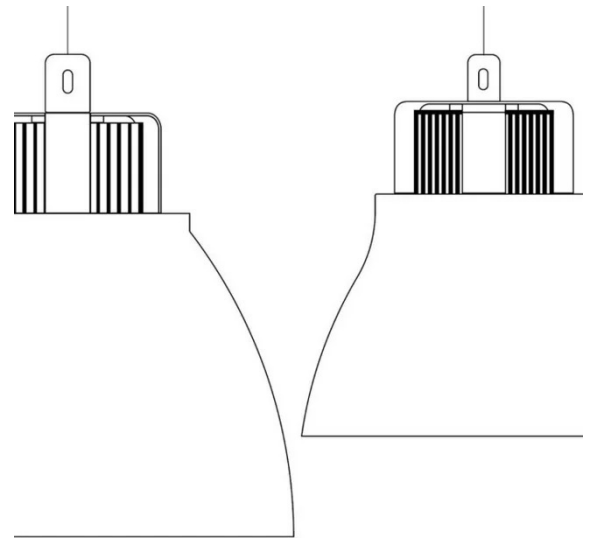

Condor

Ø 50 cm

Emiliana Martinelli

colors

Typology Pendant

Utilisation Indoor

230V 48.5 W 6880 lm

direct light

Hanging device, direct light. Painted aluminium structure. Particular painted aluminium support. Integrated LED light source. Electronic driver inside the ceiling box.

Award

Family Condor
 Typology Pendant
 Utilisation Indoor

Dimensions

Height 53 cm
 Diameter 50 cm
 Power supply cable length 400 cm
 Weight 7 Kg

Materials

Structure aluminium
 Elementi aluminium
 Diffuser polycarbonate
 Canopy aluminium

Voltage	230V	Watt	48.5 W
Power unit	Included	Lumen	6880 lm
Mounting Power Supply	External	CRI	>80
		Duration	50000 h
Power supply	Electronic power supply	CCT	3000 K
Dimming	Push	Energy class	E
	Dali2		