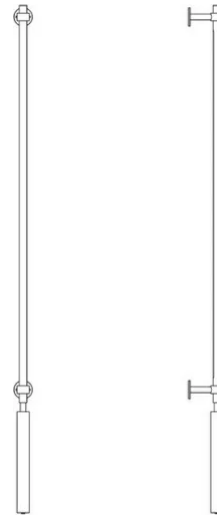

Colibrì

Revolving

Emiliana Martinelli

colors

Typology Wall
Utilisation Indoor

230V 13 W 2140 lm

direct light

indirect light

Wall lamp swivel direct/indirect light. Painted aluminium structure. LED light source integrated and electronic driver integrated in the body lamp.

Family	Colibri
Typology	Wall
Utilisation	Indoor

Dimensions

Profondità	11,5 cm
Lunghezza	167 cm
Diameter	2,5 cm
Power supply cable length	0 cm
Weight	1.7 Kg

Materials

Structure	aluminium	Diffuser	methacrylate 040
Elementi	aluminium		

Voltage	230V	Watt	13 W
Power unit		Lumen	2140 lm
Mounting Power Supply	Indoor	CRI	>80
Power supply	Electronic power supply	Duration	50000 h
Dimming	No dimmable	CCT	3000 K
		Energy class	D