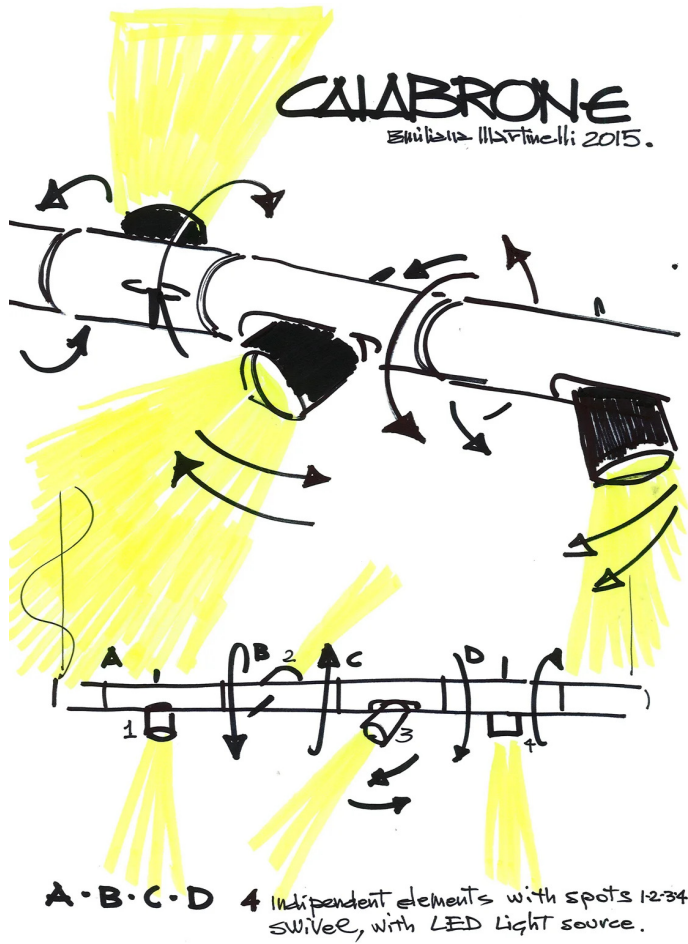

Light Module Calabronet

Spot - Length 160 cm

Emiliana Martinelli

Andrea Menchini

colors

Typology Pendant

Utilisation Indoor

24V 4x 9 W 1224 lm (4896lm)

direct light

indirect light

MODULE 40137/NE

Combinable swivel system, direct/indirect diffused light. Composed of two length of aluminium tubular profiles (70cm - 160cm) connected together with a particular joint (40032/NE) for different configurations. Module with spots for light source LED integrated and electronic driver inserted into the stud, to be fixed on the ceiling or false ceiling for two contiguous modules. Variation for G5 T5 8W/20W tube LED (40030/NE - 40031/NE) and ceiling stud for three profiles, to be fixed on the ceiling.

Family Light module Calabronet
 Typology Pendant
 Utilisation Indoor

Dimensions

Height 7 cm
 Lunghezza 160 cm
 Diameter 4,5 cm
 Power supply cable length 400 cm
 Weight 2.5 Kg

Materials

Structure aluminium

Voltage	24V	4 X Watt	9 W
Power unit	Excluded	Lumen	1224 lm (4896 lm)
Mounting Power Supply	External	CRI	>80
		CCT	3000 K
		Energy class	

Certifications

EcoLabel

Colour variant code

40137/NE

Black

Gallery

Accessories