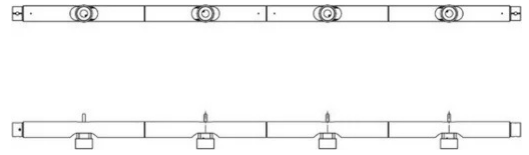

Light Module Calabronet

Spot - Length 160 cm

Emiliana Martinelli

Andrea Menchini

colors

Typology Pendant

Utilisation Indoor

24V 4x 9 W 1224 lm (4896lm)

direct light

indirect light

MODULE 40137/NE

Combinable swivel system, direct/indirect diffused light. Composed of two length of aluminium tubular profiles (70cm - 160cm) connected together with a particular joint (40032/NE) for different configurations. Module with spots for light source LED integrated and electronic driver inserted into the stud, to be fixed on the ceiling or false ceiling for two contiguous modules. Variation for G5 T5 8W/20W tube LED (40030/NE - 40031/NE) and ceiling stud for three profiles, to be fixed on the ceiling.

Family Light module Calabronet
 Typology Pendant
 Utilisation Indoor

Dimensions

Height 7 cm
 Lunghezza 160 cm
 Diameter 4,5 cm
 Power supply cable length 400 cm
 Weight 2.5 Kg

Materials

Structure aluminium