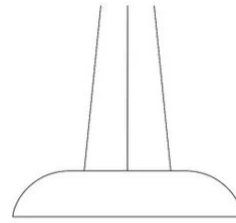

Maggiolone

Ø 85 cm - 2700K

Emiliana Martinelli

colors

Typology Pendant
Utilisation Indoor

230V 32 W 4900 lm

diffuse light

Hanging lamp, diffused light, painted aluminium structure. White frost methacrylate diffuser. LED light source integrated. Electronic dimmable Push/Dali driver inside the ceiling stud. Available two sizes.

Family	Maggiolone
Typology	Pendant
Utilisation	Indoor

Dimensions

Height	17 cm
Diameter	85 cm
Power supply cable length	400 cm
Weight	6.8 Kg

Materials

Structure	aluminium	Diffuser	methacrylate
-----------	-----------	----------	--------------