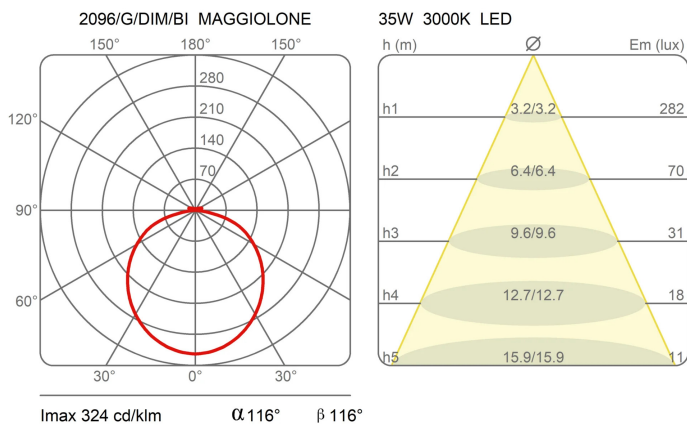

Maggiolone

Ø 85 cm - 2700K

Emiliana Martinelli

colors

Typology Pendant
Utilisation Indoor

230V 32 W 4900 lm

diffuse light

Hanging lamp, diffused light, painted aluminium structure. White frost methacrylate diffuser. LED light source integrated. Electronic dimmable Push/Dali driver inside the ceiling stud. Available two sizes.

Family	Maggiolone
Typology	Pendant
Utilisation	Indoor

Dimensions

Height	17 cm
Diameter	85 cm
Power supply cable length	400 cm
Weight	6.8 Kg

Materials

Structure	aluminium	Diffuser	methacrylate
-----------	-----------	----------	--------------

Voltage	230V	Watt	32 W
Power unit	Included	Lumen	4900 lm
Mounting Power Supply	External	CRI	>80
Power supply	Electronic power supply	Duration	50000 h
Dimming	Push Dali2	CCT	2700 K
		Energy class	E

Certifications

EcoLabel

Photometric curves

Colour variant code

2096/G/DIM/2700/BI

White

2096/G/DIM/2700/GI

Yellow

2096/G/DIM/2700/NE