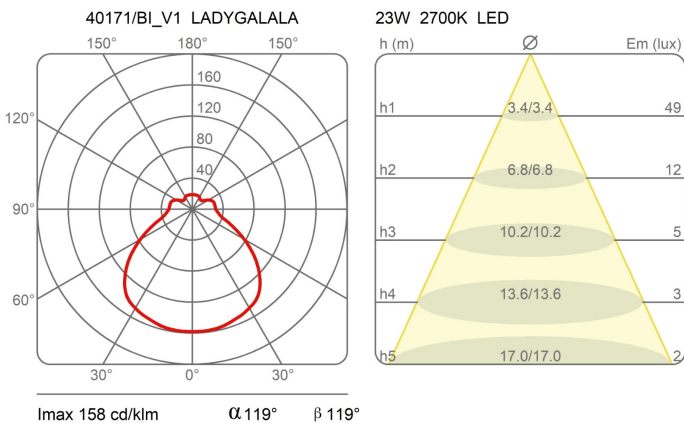

A body and up to three diffusers of your choice are required to compose the lamp.

Family Body lamp Lady Galala Indoor
 Typology Pendant
 Utilisation Indoor

Dimensions

Height 7,8 cm
 Diameter 11,2 cm
 Power supply cable length 250 cm
 Weight 0.5 Kg

Materials

Structure aluminium
 Voltage 230V
 Dimming No dimmable

Certifications

Photometric curves

Colour variant code

40171/BI

White

Gallery