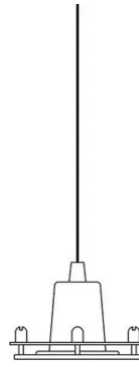

Body Lamp Lady Galala Indoor

Peluffo & Partners

colors

Typology Pendant
Utilisation Indoor

230V 22 W 2270 lm E27

direct light

diffuse light

Interchangeability is the creative inspiration of this lamp: thanks to the three modules available in different colours, it is possible to configure different combinations of shapes and colours to better contextualise it within the living and architectural space.

Body for interior use (cod. 40171) in aluminium painted, for suspension lamp with diffused light, to be combined with the bi-satin coloured methacrylate diffusers.

Diffusers:

40172/BI 1. Ø25 H18 - white
40172/GI 2. Ø25 H18 - yellow
40172/BL 3. Ø25 H18 - blue
40172/AR 4. Ø25 H18 - orange

40173/BI 1. Ø40 H12 - white
40173/GI 2. Ø40 H12 - yellow
40173/BL 3. Ø40 H12 - blue
40173/AR 4. Ø40 H12 - orange

40174/BI 1. Ø60 H7 - white
40174/GI 2. Ø60 H7 - yellow
40174/BL 3. Ø60 H7 - blue
40174/AR 4. Ø60 H7 - orange

A body and up to three diffusers of your choice are required to compose the lamp.

Family Body lamp Lady Galala Indoor
 Typology Pendant
 Utilisation Indoor

Dimensions

Height 7,8 cm
 Diameter 11,2 cm
 Power supply cable length 250 cm
 Weight 0.5 Kg